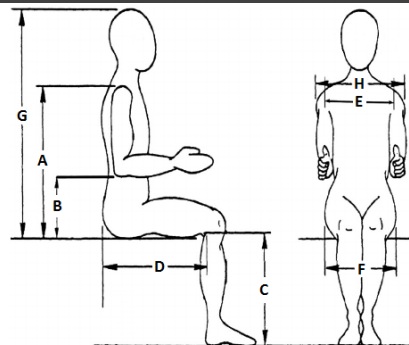

- Weight Capacity upto 750 Lbs 1695
- 21" X 18" Urethane Seat
- Seat Width By Frame 22"
- Overall With 24"
- Extra Heavy Duty Construction

**OPTIONAL SEAT DEPTH** **4**

- HRZ14D 14" Seat Depth 480
- HRZ15D 15" Seat Depth 480
- HRZ16D 16" Seat Depth 480
- HRZ17D 17" Seat Depth 480
- HRZ18D 18" Seat Depth N/C
- HRZ19D 19" Seat Depth 480
- HRZ20D 20" Seat Depth 480
- HRZ21D 21" Seat Depth 680
- HRZ22D 22" Seat Depth 680
- HRZ23D 23" Seat Depth 680
- HRZ24D 24" Seat Depth 680
- HRZ25D 25" Seat Depth 680
- HRZ26D 26" Seat Depth 680

**ADDITIONAL OPTIONS** **6**

- HRZBH Custom Back Height 240
- HRZWC Capacity 750 To 1000 Lbs 1000
- HRZTC Tension Backrest 240
- HRZPB Padded Backrest 350
- HRZFS Form Fit Snug Water Proof Backrest & Hardware 790
- HRZLD Lock Down Flip Back Arms 240
- HRZCOS Closed Oval Soft Seat 18" To 22" 300
- HRZKHS Key Hole Soft Seat 18" To 22" 300
- HRZ60F 60° Footrest 240
- HRZ70F 70° Footrest N/C
- HRZ80F 80° Footrest 240
- HRZ90F 90° Footrest 240
- HRZEL Elevating Legrest 480  
(Not Water Proof)
- HRZAAF Angle Adjustable Footplates 240  
(Not Water Proof)
- HRZOPF One Piece Footboard 120
- HRZSB Seat Belt (Plastic) 26
- HRZAC Height Adjustable Casters 480
- HRZLC 4 Locking Casters (No Directional Lock) N/C
- HRZSTF Special Seat To Floor Height Specify: \_\_\_\_\_ 480
- HRZWH1 24" Wheels with 5" Casters 480
- HRZSAL Laterals 480

**Notes:**

**NOTES** **7**

A	Back Height:	<input style="width: 50px;" type="text"/>	G	Height:	<input style="width: 50px;" type="text"/>
B	Arm Height:	<input style="width: 50px;" type="text"/>	H	Shoulder Width:	<input style="width: 50px;" type="text"/>
C	Lower Leg Length:	<input style="width: 50px;" type="text"/>			
D	Seat Depth:	<input style="width: 50px;" type="text"/>		Age:	<input style="width: 50px;" type="text"/>