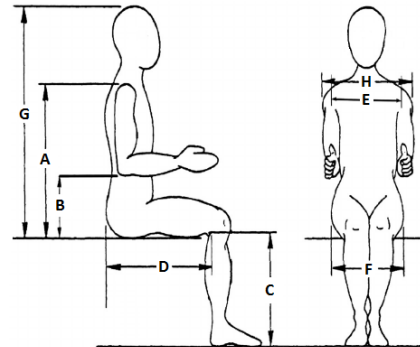

HORIZON TILT 2 - All options in HORIZON TILT 1 plus: 2

- Weight Capacity 350 Lbs 2495
- 18" X 18" Easy to Clean Urethane Seat
- Seat Width By Frame 20"
- Overall Width 22"
- Heavy Duty Construction

HORIZON TILT 3 - All options in HORIZON TILT 1 plus: 3

- Weight Capacity 450 Lbs 2695
- 21" X 18" Easy to Clean Urethane Seat
- Seat Width By Frame 22"
- Overall With 24"
- Extra Heavy Duty Construction

OPTIONAL SEAT DEPTH 4 NOTES 7

- HRZT14D 14" Seat Depth 480
- HRZT15D 15" Seat Depth 480
- HRZT16D 16" Seat Depth 480
- HRZT17D 17" Seat Depth 480
- HRZT18D 18" Seat Depth N/C
- HRZT19D 19" Seat Depth 480
- HRZT20D 20" Seat Depth 480
- HRZT21D 21" Seat Depth 680
- HRZT22D 22" Seat Depth 680
- HRZT23D 23" Seat Depth 680
- HRZT24D 24" Seat Depth 680
- HRZT25D 25" Seat Depth 680
- HRZT26D 26" Seat Depth 680

A Back Height:	<input type="text"/>	F Seat Width:	<input type="text"/>
B Arm Height:	<input type="text"/>	G Height:	<input type="text"/>
C Lower Leg Length:	<input type="text"/>	H Shoulder Width:	<input type="text"/>
D Seat Depth:	<input type="text"/>	Age:	<input type="text"/>
E Chest Width:	<input type="text"/>	Weight:	<input type="text"/>